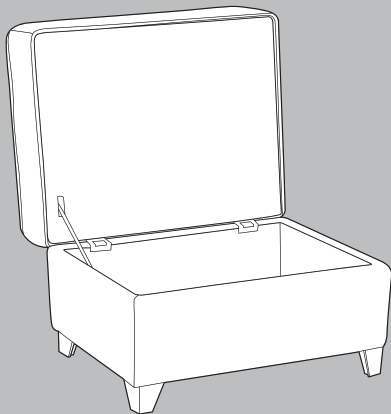

## Link Footstool

H: 45cm W: 61cm D: 50cm  
Weight : 12.5kg

### Dimensions: Height x Width x Depth

Please note: All dimensions are approximate. Allow tolerance of +/- 2.5cm.

Colours represented are to be used as a guide only. Please refer to manufacturers swatch for a more accurate colour match.